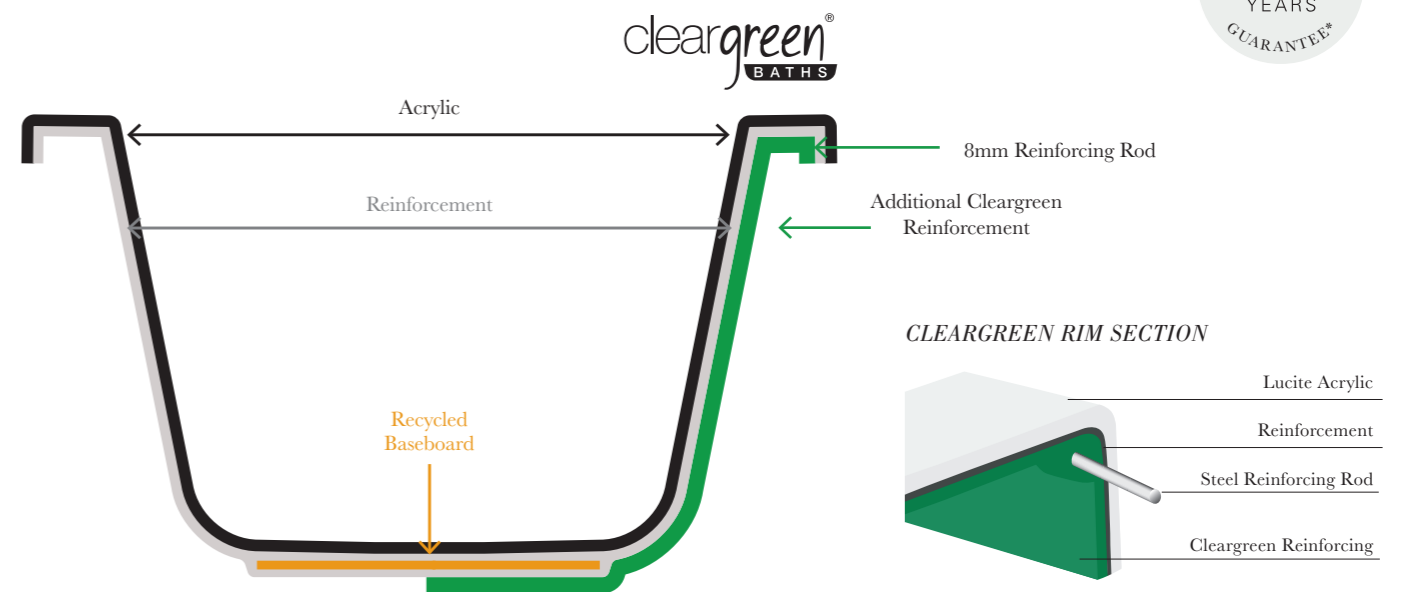

Baths Supplied Undrilled. Compatible Wastes CW8, CW14, CW15, HOX.0351, HOX.013.

BATH SCREENS

Image	Description	Code	Price Ex VAT
	Single Panel Bathscreen 850 x 1450	BS1	£207.50
	Bathscreen with Fixed Panel 850 x 1450	BS2	£315.83
	Three Panel Bathscreen 1180 x 1450	BS4	£357.50
	EcoCurve Bathscreen	BS6	£265.83
	EcoRound Bathscreen	BS7	£265.83
	EcoSquare Bathscreen Left EcoSquare Bathscreen Right	BS8L BS8R	£499.17
	<i>Left Hand Shown</i>		

CLEARGREEN RIM SECTION

- Lucite Acrylic
- Reinforcement
- Steel Reinforcing Rod
- Cleargreen Reinforcing

*For full details on guarantees please visit brittonbathrooms.com/guarantee.